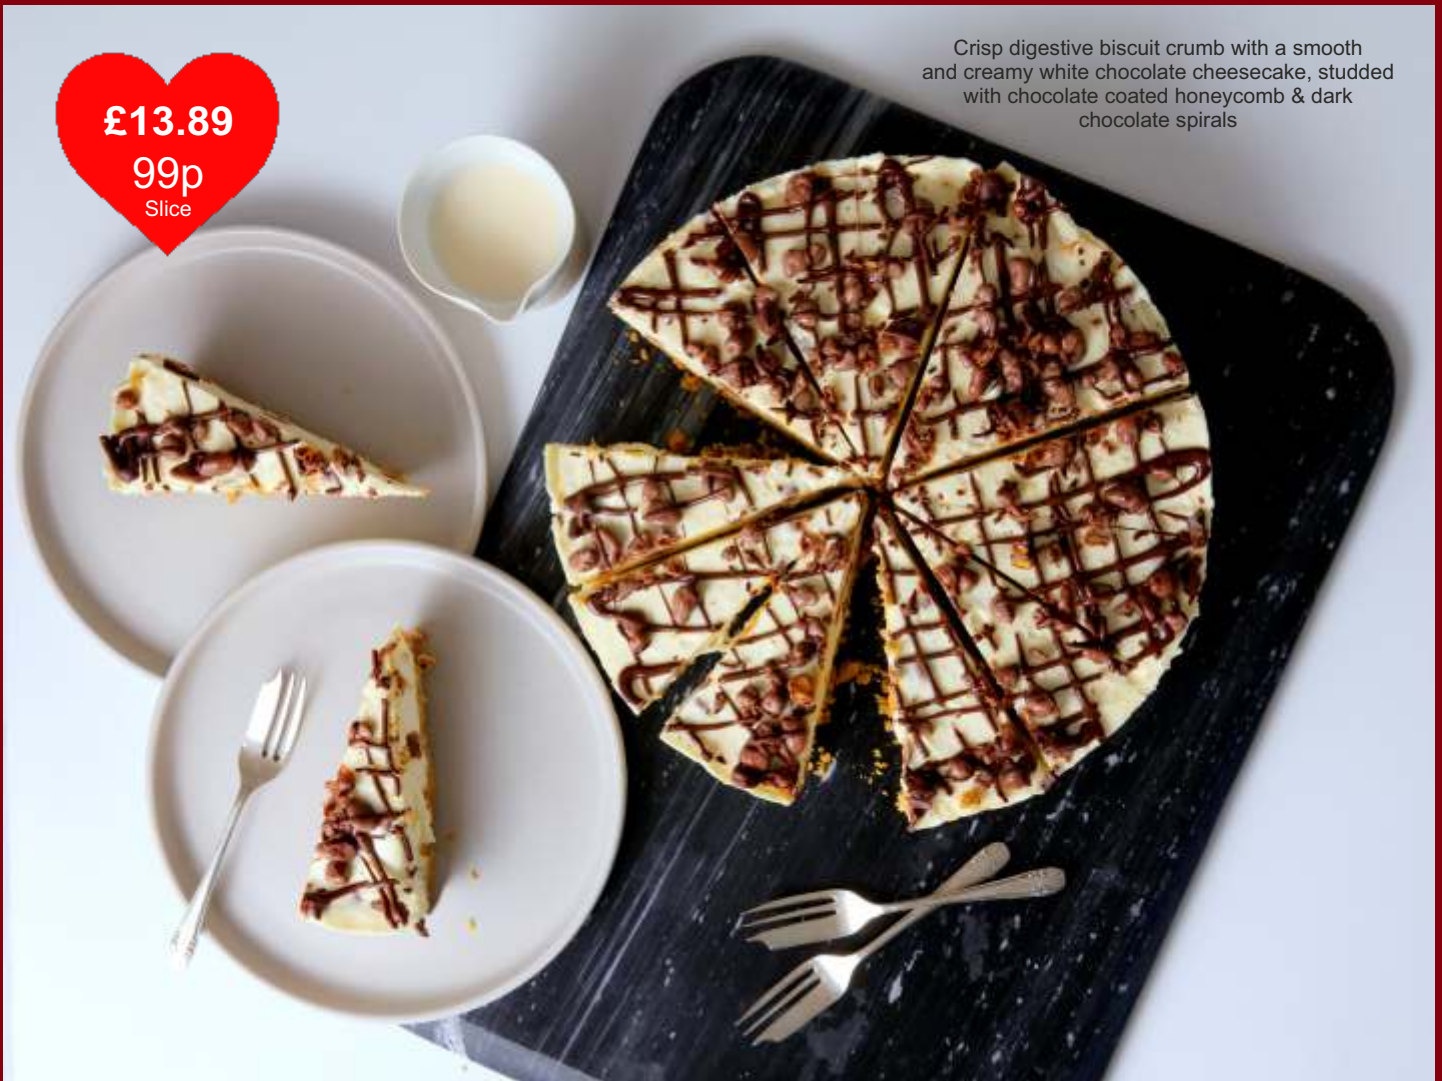

## Honeycomb Cheesecake 14 Slices

£13.89  
99p  
Slice

Crisp digestive biscuit crumb with a smooth and creamy white chocolate cheesecake, studded with chocolate coated honeycomb & dark chocolate spirals